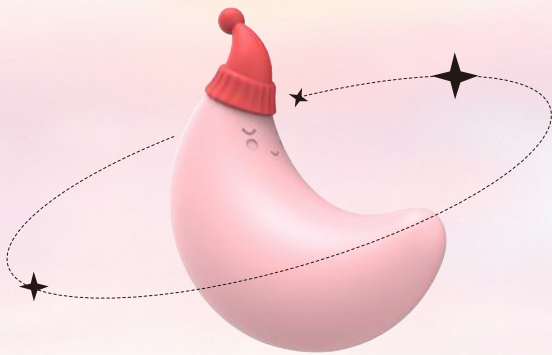

# LEILA

Dimensions: 66\*35\*52.3mm

Main material: safe, non-toxic, and environmentally friendly PC+silicone

Waterproof level: water resistant (IPX6)

Product weight: 58g

Sound decibels: <40 decibels

Charging time: 60 minutes