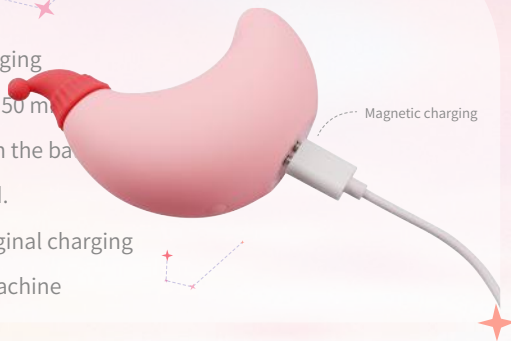

CHARGING MODE

Charging time: 60 minutes

Battery capacity: 220mAh

Charging method: magnetic charging

Maximum continuous use time: 150 minutes

*The breathing light flashes when the battery is low, and it needs to be charged.

It is recommended to use the original charging cable to prolong the life of the machine